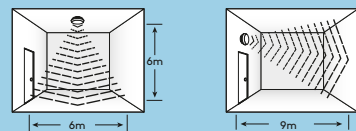

MWS Sensor Range

at 100% sensitivity