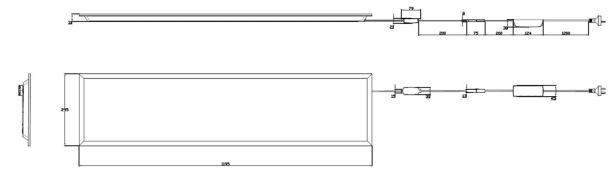

Line Drawings