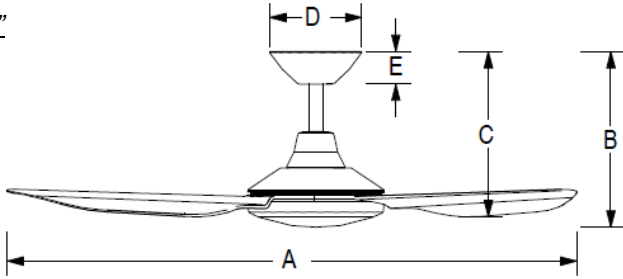

WIFIM099 - Smart WiFi Module

PIXIEM098 - Pixie HPI Ceiling Fan Module

48"

	Speed 1	Speed 2	Speed 3	Speed 4	Speed 5	Speed 6	Speed 7	Speed 8	Speed 9
RPMS	78	92	165	177	197	208	221	224	228
WATTS	3.5	4.2	9.7	12.7	15.7	18.6	21.6	23.7	25.3

56"

	Speed 1	Speed 2	Speed 3	Speed 4	Speed 5	Speed 6	Speed 7	Speed 8	Speed 9
RPMS	81	99	137	162	172	180	190	195	201
WATTS	3.5	4.2	9.7	12.7	15.7	18.6	21.6	23.7	25.3

Dimensions

48"

A	B	C	D	E
1220mm	335mm	300mm	168mm	60mm