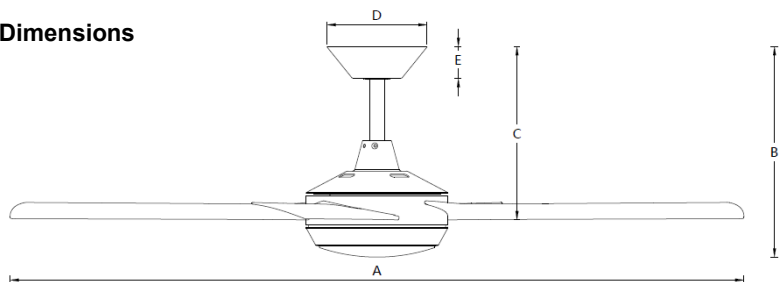

**Top Canopy & Downrod:**

Materials: Die-Cast Aluminium

**Product Range:**

CL506 White w White Blades  
CL507 Matt Black w Matt Black Blades  
CL508 Brushed Aluminium w Silver Blades

**Blades:**

Sizes: 1320mm (52")  
Materials: Polymer Blades  
Blade Pitch: 11°

**Airflow CMH:**

14,096 on High Speed (Speed 3)

	Low	Medium	High
<b>RPMS</b>	<b>84</b>	<b>121</b>	<b>192</b>
<b>WATTS</b>	<b>12.5</b>	<b>26</b>	<b>62</b>

**Dimensions**

A	B	C	D	E
1320mm	365mm	270mm	173mm	56mm

Complete Fan: 617L x 282W x 315H

**Light Fitting:**

18W CCT LED light (dimnable)

**Colour Temperatures:**

3000K, 4000K & 6000K

**Accessories (Supplied separately):**

Down Rod 26mm diameter (includes wire harness)