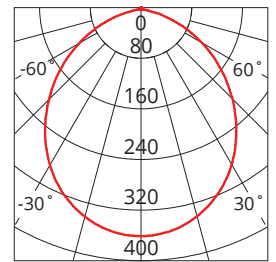

Unit: cd  
- C0/180 100.0deg  
- C90/270 100.0deg

## PHOTOMETRIC

Efficacy	100 / 106 / 100lm/W
LED	SMD
CCT	3000 / 4200 / 5700K
CRI	>80
Beam Angle	100