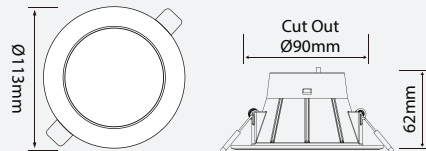

VIVA

VIVA-RC-TRI
SAP CODE: 2001846

8W, dimmable,
switchable colour
temperature, recessed
diffuser

White trimmed LED downlight
with recessed opal diffuser to
reduce glare.