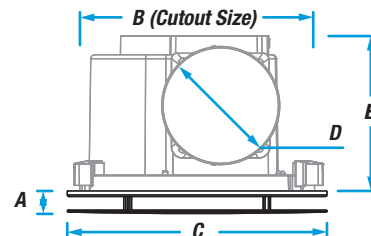

TOTAL EXHAUST SOLUTION

Premium quality high performance exhaust unit designed to maintain airflows over extended duct runs.

DIMENSIONS

A	B	C	D	E
29mm	ø296mm	326mm	ø150mm	195mm

EXHAUST

Air Delivery: 550m³H (153L/sec)*
Motor Power: 106 watts
Noise Level: 42dB(A)
Ball Bearing: Yes

Duct Outlet: ø150mm
Draft Stopper: Yes

INSTALLATION

Cut Out Size: ø296mm
Fascia Size: 326 x 326mm
Recommended
Min Install Depth: 220mm
Power Input: 220-240V~50Hz
Total Rated Power: 106 watts
IP Rating: IPX4
Installation: DIY Plug & Lead