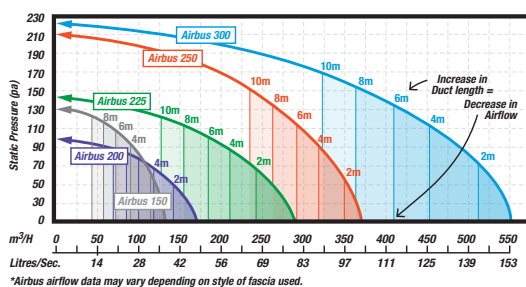

MAINTAINS PRESSURE