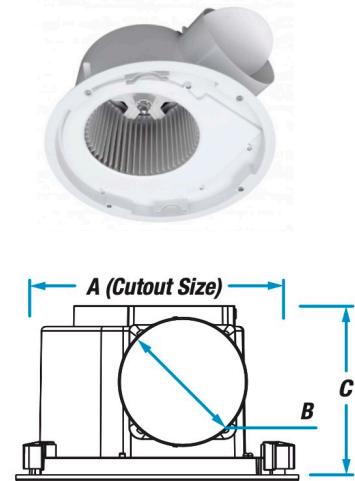

radiantlighting

AIRBUS 250

EXHAUST FANS

BY VENTAIR

PROJECT	
TYPE	
NOTES	

Model	A	B	C
PVPX250	Ø296mm	Ø150mm	197mm

PRODUCT NAME	Airbus 250 (Round & Square)
DESIGNER	Ventair
MANUFACTURER	Ventair
PRODUCT CODE	<p>640-PVPX250WH (White, Round, Full Kit) 640-PVPX250WHSQ (White, Square, Full Kit) 640-PVPX250SS (Silver, Round, Full Kit) 640-PVPX250SSSQ (Silver, Square, Full Kit) 640-PVPX250BL (Black, Round, Full Kit) 640-PVPX250BLSQ (Black, Square, Full Kit)</p> <p>640-PVPX250 (Body Only)</p> <p>640-ABG250WH-RD (White, Round Fascia Only) 640-ABG250WH-SQ (White, Square Fascia Only) 640-ABG250SS-RD (Silver, Round, Fascia Only) 640-ABG250SS-SQ (Silver, Square, Fascia Only) 640-ABG250BL-RD (Black, Round, Fascia Only) 640-ABG250BL-SQ (Black, Square, Fascia Only)</p>
NOISE LEVEL	42dB(A)

CATEGORY	Exhaust Fans
MOTOR POWER	50W
FINISHES	Black / White / Silver
DIMENSIONS	<p>Square Fascia: 326 x 326mm Round Fascia: Ø 326 mm Cut out for Motor: Ø 296 mm</p>
IP	X4
WARRANTY	5 years