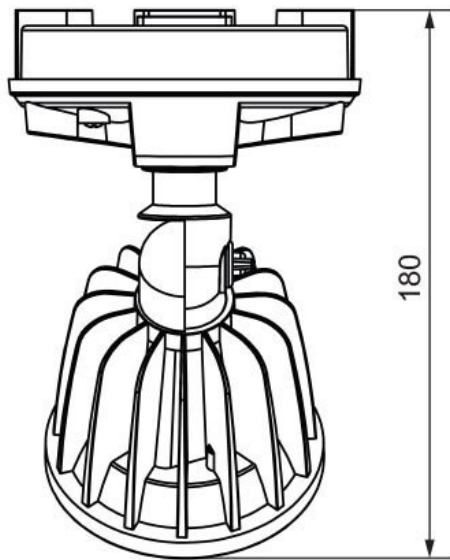

STARGEM III SE70801TC - 15W

15 watt IP65 wall mounted LED floodlight with TC selectable colour temperature

Application

A stylish solution for residential exterior spaces

Design Specifications

- Robust adjustable black or white aluminium optical head assembly
- Durable polycarbonate mounting base
- Opal polycarbonate diffuser, beam distribution 100 degree, CCT colour selectable 3000K/4000K/5700K
- High efficiency SMD LED chips, integral non-dimmable LED driver

Technical Specification

Model No.	Description	Input Voltage (V/AC)	Power (W)	Lumens (lm)	CCT (K)	CRI
SE7080/1TC/BK	LED F/LIGHT 15W IP65 TC BK	240	15	1200/1300/1250	3000/4000/5700	80
SE7080/1TC/WH	LED F/LIGHT 15W IP65 TC WH	240	15	1200/1300/1250	3000/4000/5700	80

Technical Specification

Model No.	Beam Angle (°)	Body Colour	Mass (kg)
SE7080/1TC/BK	100	BLACK	0.3
SE7080/1TC/WH	100	WHITE	0.3

Due to continued product and technology enhancements, data sourced from sal.net.au shall not form part of any contract and or technical performance guarantee unless expressly confirmed in writing by SAL at the time of order. Products are sold in accordance with [SAL Terms and Conditions of sale](#) and all images shown are for illustration purposes only and may vary from the actual colour or finish. Unless specifically stated, all IP ratings nominated for Interior products are from "below the ceiling".

Dimensions

SE7080/1TC

Product Images