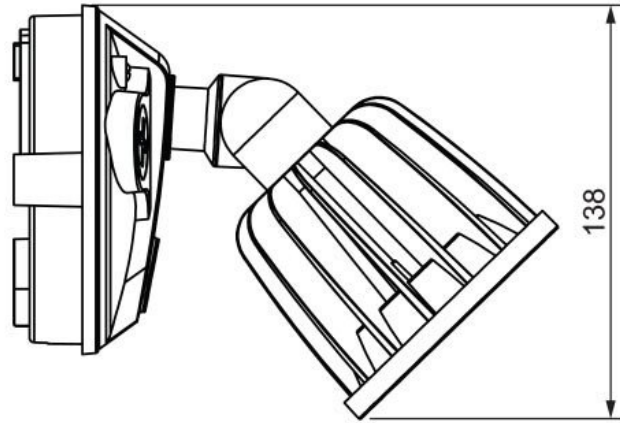

Dimensions

SE7080/1TC