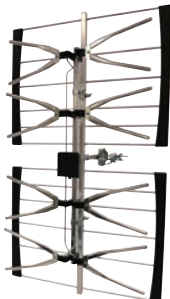

Digital TV Antenna UHF (28-51) 18 Elements

O2MM-MDU18

- » 694MHz low pass 4G LTE filter > 30dB at 750 MHz
- » Equivalent 18 element phased array style
- » Attractive retail packaging
- » 8dB Maximum gain
- » Receives UHF Channels 28-51