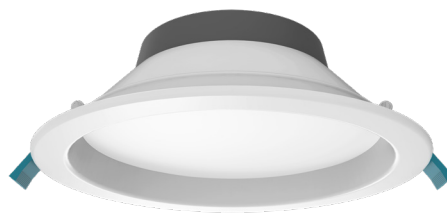

### Impressive, classic and all-purpose.

The versatile OVOLO series combines practical functionality with impressive features. This ultra lightweight downlight comes in a range of sizes which allows for direct replacement of compact fluorescent and metal halide products.

#### MECHANICAL

IP Rating	IP63 (front face only)
IC Rating	DO NOT COVER
Dimensions (LxW)	Ø230mm
Dimensions (H)	75mm
Weight	0.56 kg
Mounting Type	Recessed
Cutout	Ø195mm
Body Material	Polycarbonate
Diffuser Material	Polycarbonate Diffuser
Product Colour	White RAL9016 + PANTONE Cool Gray 11C
Operating Ambient Temperature	-20 to 45°C
Connection Type	0.9m Flex & Plug