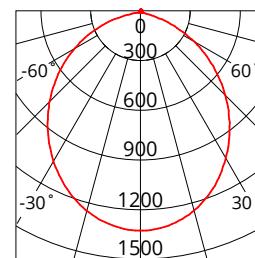

### PHOTOMETRIC DIAGRAM

Unit: cd  
C0/180 99.6deg  
C90/270 99.7deg

Photometric diagram shown is for 4000K output.

#### MECHANICAL

IP Rating	IP63 (front face only)
IC Rating	DO NOT COVER
Dimensions (LxW)	Ø230mm
Dimensions (H)	75mm
Weight	0.56 kg
Mounting Type	Recessed
Cutout	Ø195mm
Body Material	Polycarbonate
Diffuser Material	Polycarbonate Diffuser
Product Colour	White RAL9016 + PANTONE Cool Gray 11C
Operating Ambient Temperature	-20 to 45°C
Connection Type	0.9m Flex & Plug