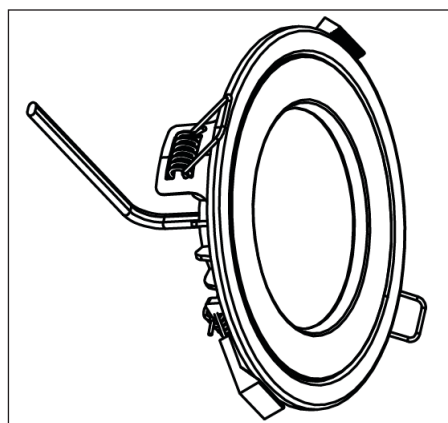

TRIM-AURORAV2-130-W

PHOTO

QUICK FACTS

Fascia Colour	White
Body	Powder coated steel
To suit	Aurora700-V2
	Aurora1000-V2

DIMENSIONS

Subject to change without notice, errors and omission excepted. Always make sure to use the most recent release.