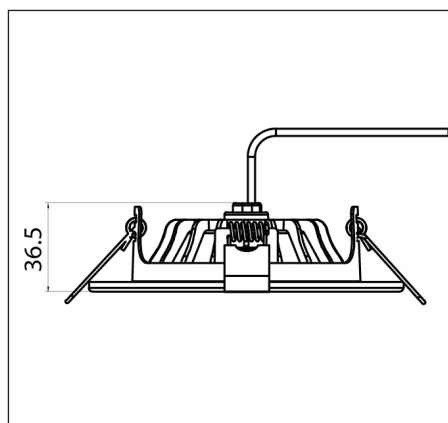

TRIM-AURORAV2-130-W

PHOTO

QUICK FACTS

Fascia Colour	White
Body	Powder coated steel
To suit	Aurora700-V2
	Aurora1000-V2

DIMENSIONS

Subject to change without notice, errors and omission excepted. Always make sure to use the most recent release.