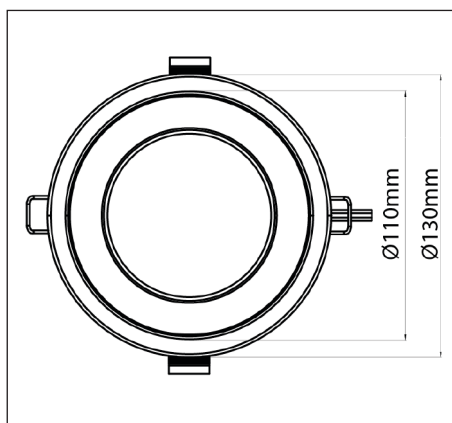

TRIM-AURORAV2-130-W

PHOTO

QUICK FACTS

Fascia Colour	White
Body	Powder coated steel
To suit	Aurora700-V2
	Aurora1000-V2

DIMENSIONS

Subject to change without notice, errors and omission excepted. Always make sure to use the most recent release.