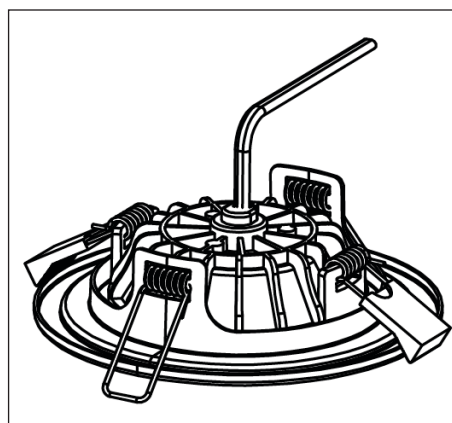

TRIM-AURORAV2-130-W

PHOTO

QUICK FACTS

Fascia Colour	White
Body	Powder coated steel
To suit	Aurora700-V2
	Aurora1000-V2

DIMENSIONS

Subject to change without notice, errors and omission excepted. Always make sure to use the most recent release.