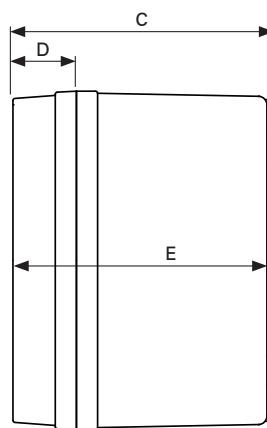

ACCESSORIES

Product	Description	Part Number	Dimensions (mm)																																
			Height	Width	Thick	PS110804 (/T)	PS060505	PS160805 (/T)	PS080806	PS110807 (/T)	PS180807 (/T)	PS121207 (/T)	PS171207 (/T)	PS201507 (/T)	PS251707 (/T)	PS130808 (/T)	PS250808 (/T)	PS160809 (/T)	PS202009 (/T)	PS121210 (/T)	PS171210 (/T)	PS171710 (/T)	PS201510 (/T)	PS251510 (/T)	PS251710 (/T)	PS171712 (/T)	PS201513 (/T)	PS202013 (/T)	PS251513 (/T)						
Mounting pan	Insulated	PS1108/I	96	68	3.5	•																													
		PS1212/I	111	111	3.5							•								•															
		PS1308/I	116	68	3.5																														
		PS1712/I	161	111	3.5																														
		PS1717/I	161	161	3.5																														
		PS1808/I	165	68	3.5																														
		PS2015/I	186	136	3.5																														
		PS2020/I	186	186	3.5																														
		PS2508/I	235	68	3.5																														
		PS2515/I	235	136	3.5																														
		PS2517/I	235	156	3.5																														

TECHNICAL DRAWINGS

Side View