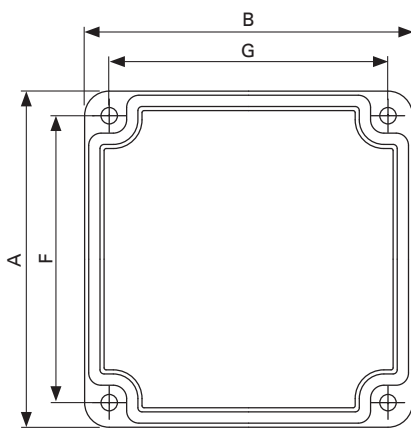

ACCESSORIES

Product	Description	Part Number	Dimensions (mm)																																
			Height	Width	Thick	PS110804 (/T)	PS060505	PS160805 (/T)	PS080806	PS110807 (/T)	PS180807 (/T)	PS121207 (/T)	PS171207 (/T)	PS201507 (/T)	PS251707 (/T)	PS130808 (/T)	PS250808 (/T)	PS160809 (/T)	PS202009 (/T)	PS121210 (/T)	PS171210 (/T)	PS171710 (/T)	PS201510 (/T)	PS251510 (/T)	PS251710 (/T)	PS171712 (/T)	PS201513 (/T)	PS202013 (/T)	PS251513 (/T)						
Mounting pan	Insulated	PS1108/I	96	68	3.5	•																													
		PS1212/I	111	111	3.5							•								•															
		PS1308/I	116	68	3.5																														
		PS1712/I	161	111	3.5																														
		PS1717/I	161	161	3.5																														
		PS1808/I	165	68	3.5																														
		PS2015/I	186	136	3.5																														
		PS2020/I	186	186	3.5																														
		PS2508/I	235	68	3.5																														
		PS2515/I	235	136	3.5																														
		PS2517/I	235	156	3.5																														

TECHNICAL DRAWINGS

Front View