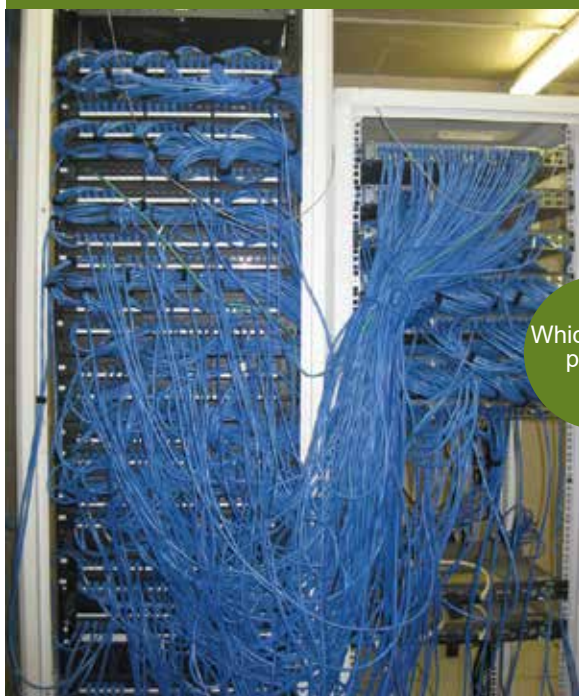

Ausrack Cable Management

Cable management systems and fingers

TECHNICAL INFORMATION

	Cable Capacity						
	Cat5e	Cat6	Cat6e	Cat7	Fibre	Power 10A	Power 15A
Diameter (mm)[#]	5.6	6.3	8.4	7.6	3	7	8.5
Saturation[*]	50%	50%	50%	50%	60%	40%	40%
ARHCMF1U	31	25	14	17	129	16	11
ARHCMF2U	99	79	44	54	414	51	35
ARHCMF4U	227	179	101	123	947	116	79
ARPCMH1U	23	18	10	13	94	12	8
ARPCMH2U	46	36	20	26	188	24	16
ARPCMH1U100	46	36	20	26	188	24	16
ARVMSxxU10	269	213	120	146	1125	138	94
ARVMSxxU20	597	472	266	324	2495	306	208
ARPCMR2S	205	162	92	112	858	105	72
ARPCMR3S	431	340	192	234	1799	221	150
ARPCMR3D	1167	922	519	634	4877	598	405

Please Note: B&R Enclosures does not accept liability for any errors within the above table.

[#] These are nominal values for the OD of cable as sizes may vary.

[*] Recommended maximum cable saturation.

Before using cable management