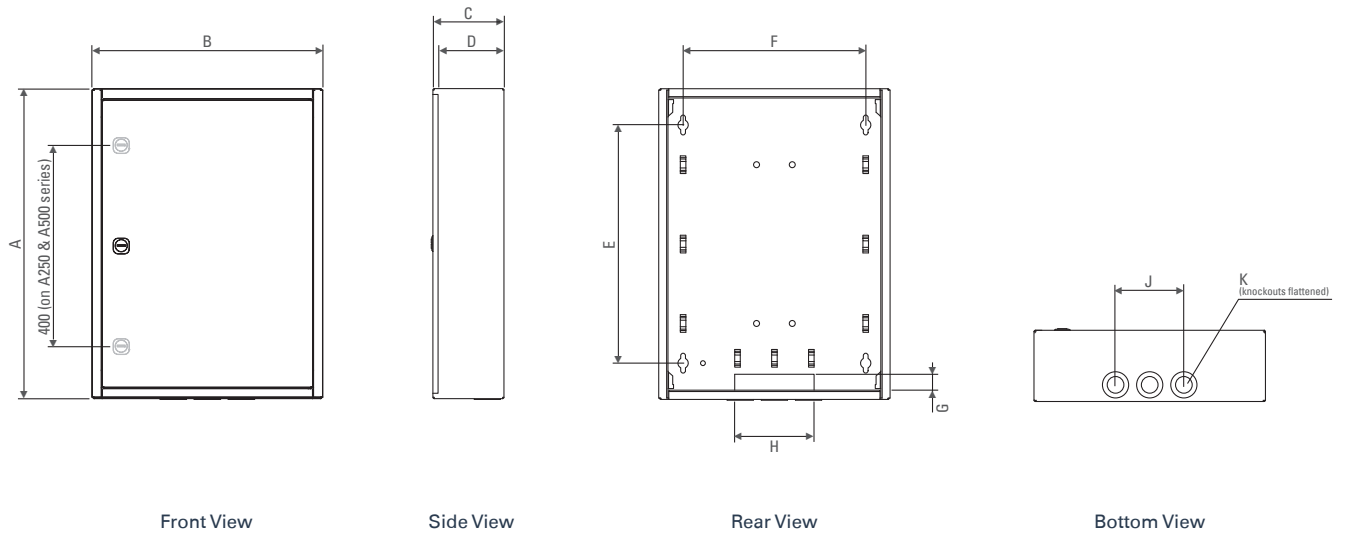

TECHNICAL DRAWINGS

A Series