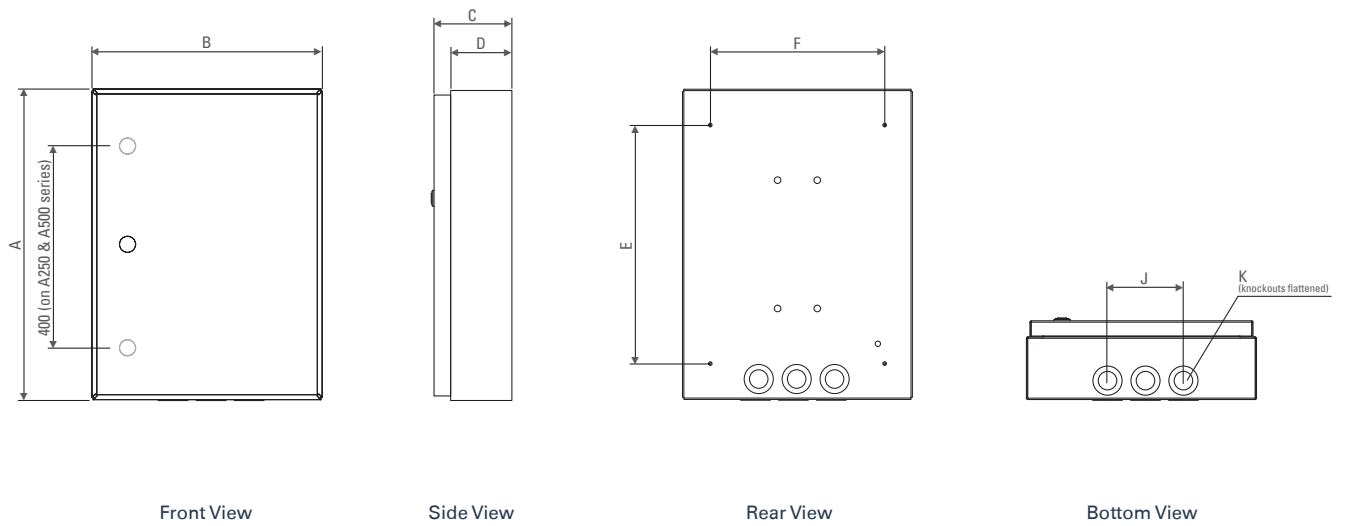

TECHNICAL DRAWINGS

A Series

B Series